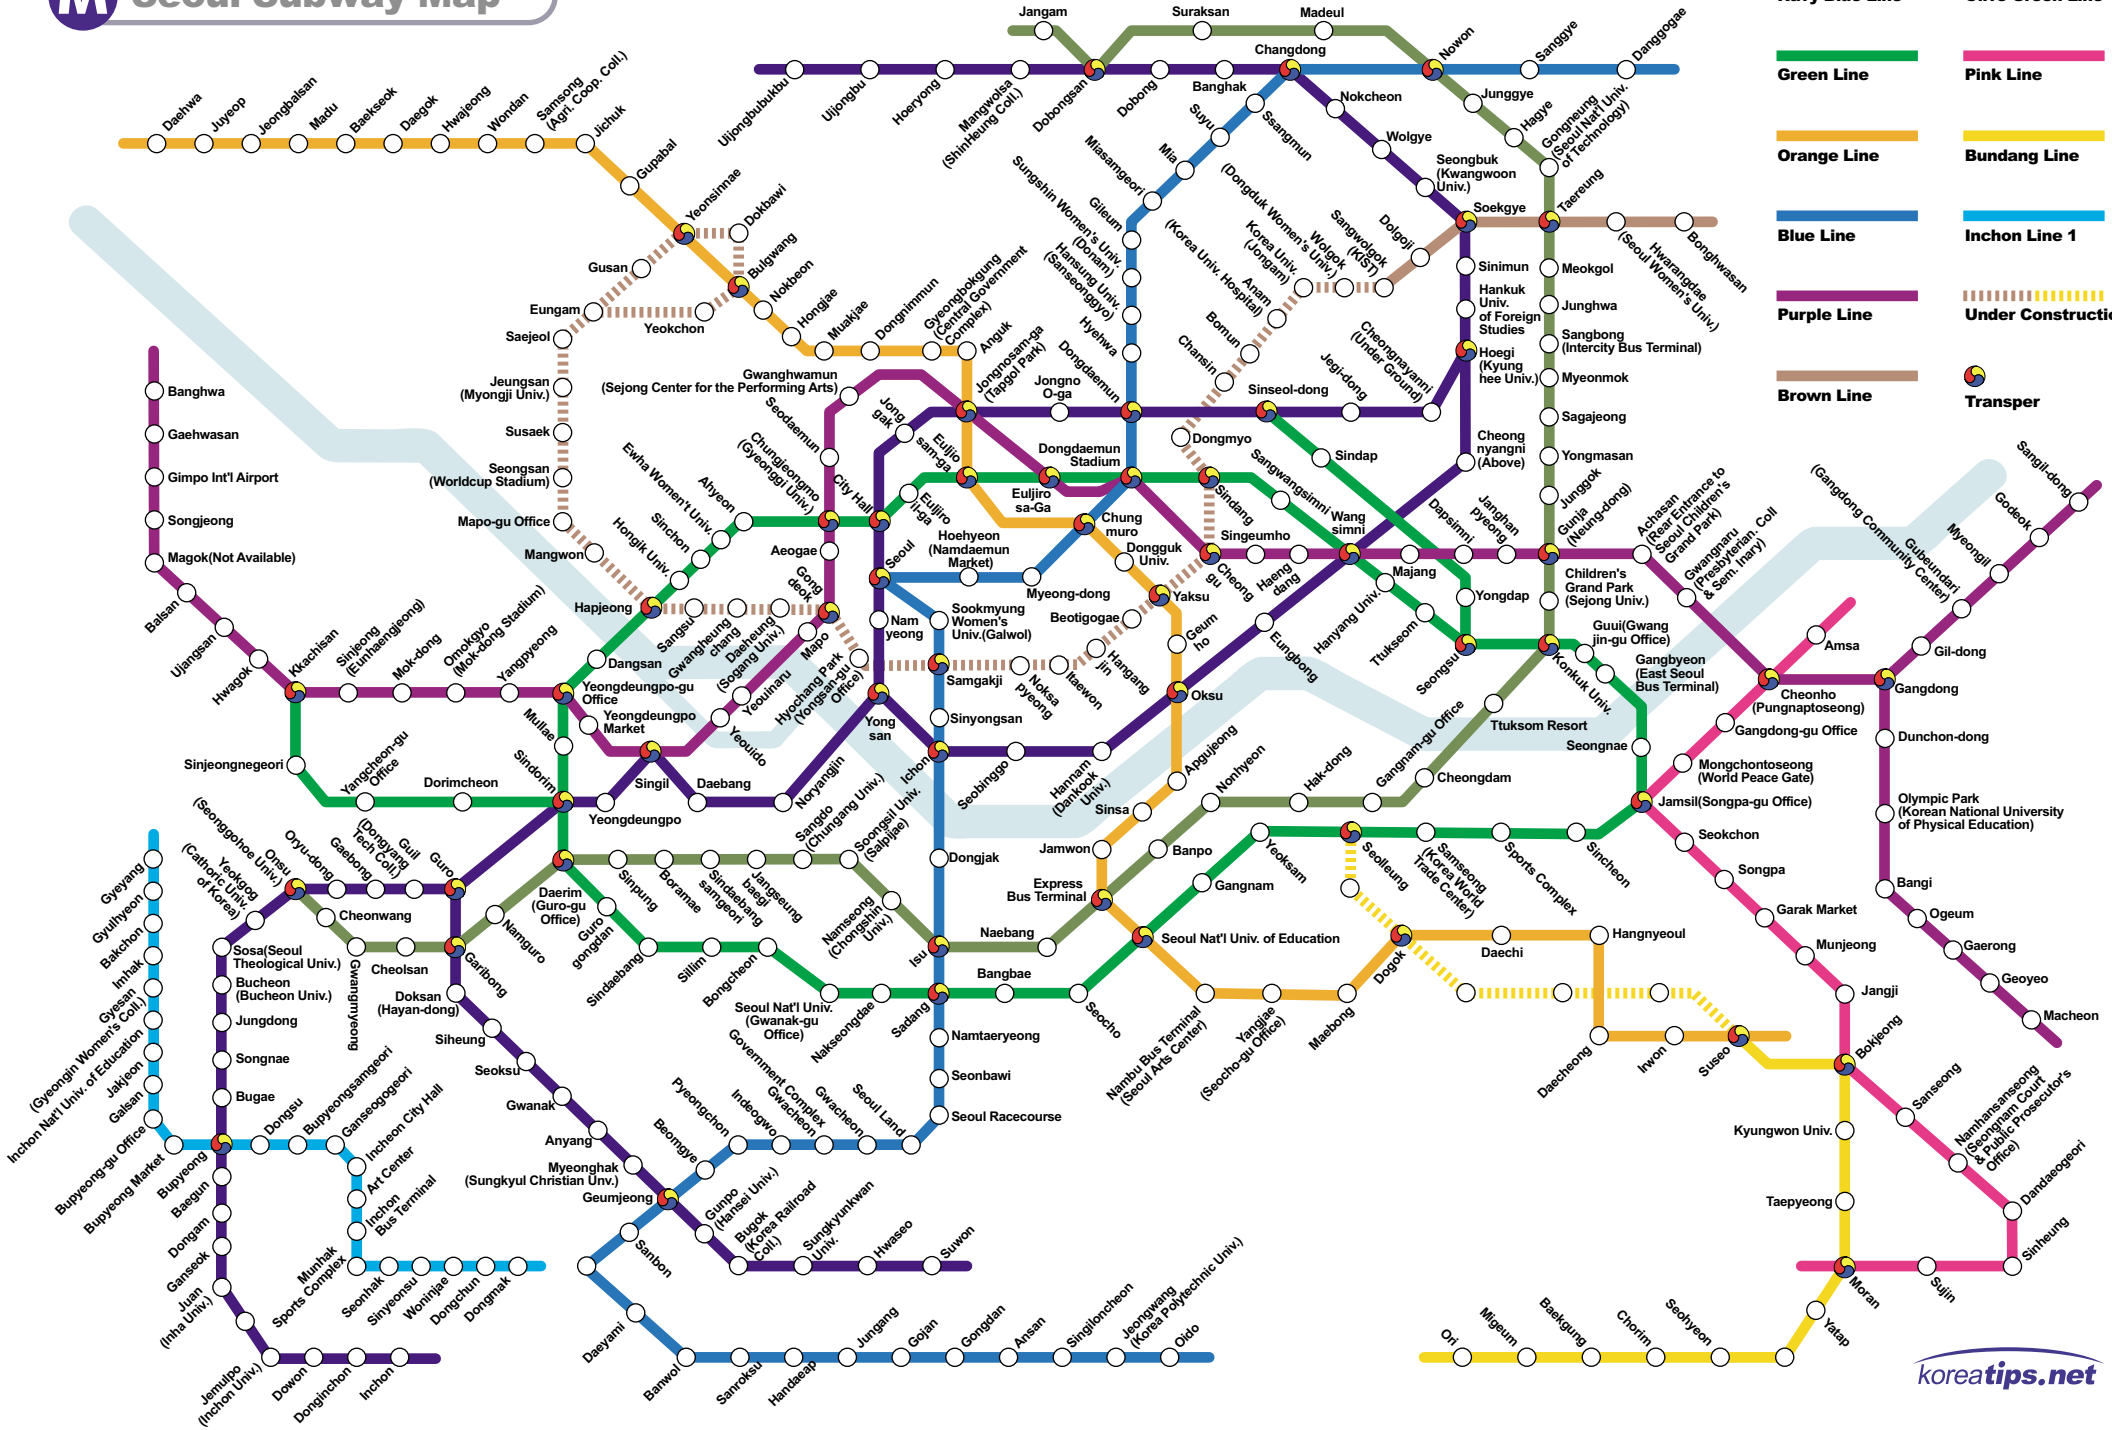

M Seoul Subway Map

- Navy Blue Line**
- Green Line**
- Orange Line**
- Blue Line**
- Purple Line**
- Brown Line**
- Olive Green Line**
- Pink Line**
- Bundang Line**
- Inchon Line 1**
- Under Construction**
- Transfer**